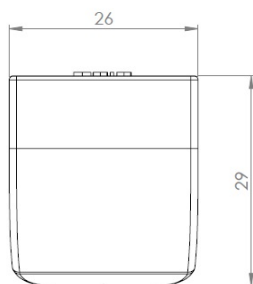

PRODUCT SHEET

Description:

Glass Door Handle "Badge" F/Single Doors, Gold Pl, F/Glass F/Glass Thickness 4-5mm, 1 ABS Screw W/PVC Tip & 1 ABS Screw, W/Hard \varnothing 5x3,5mm ABS Extension

Item number:

17.40.053-0

Units	Box	Carton	HS Code	Barcode
Pcs.	12	240	8302420090	 5704866072045

Changed from 6,00 mm. to 6,20 mm. 23-04-2012

Screw needed - not on drawing!!

SISO A/S

Mileparken 11
DK-2740 Skovlunde
Denmark
VAT: DK 24786013